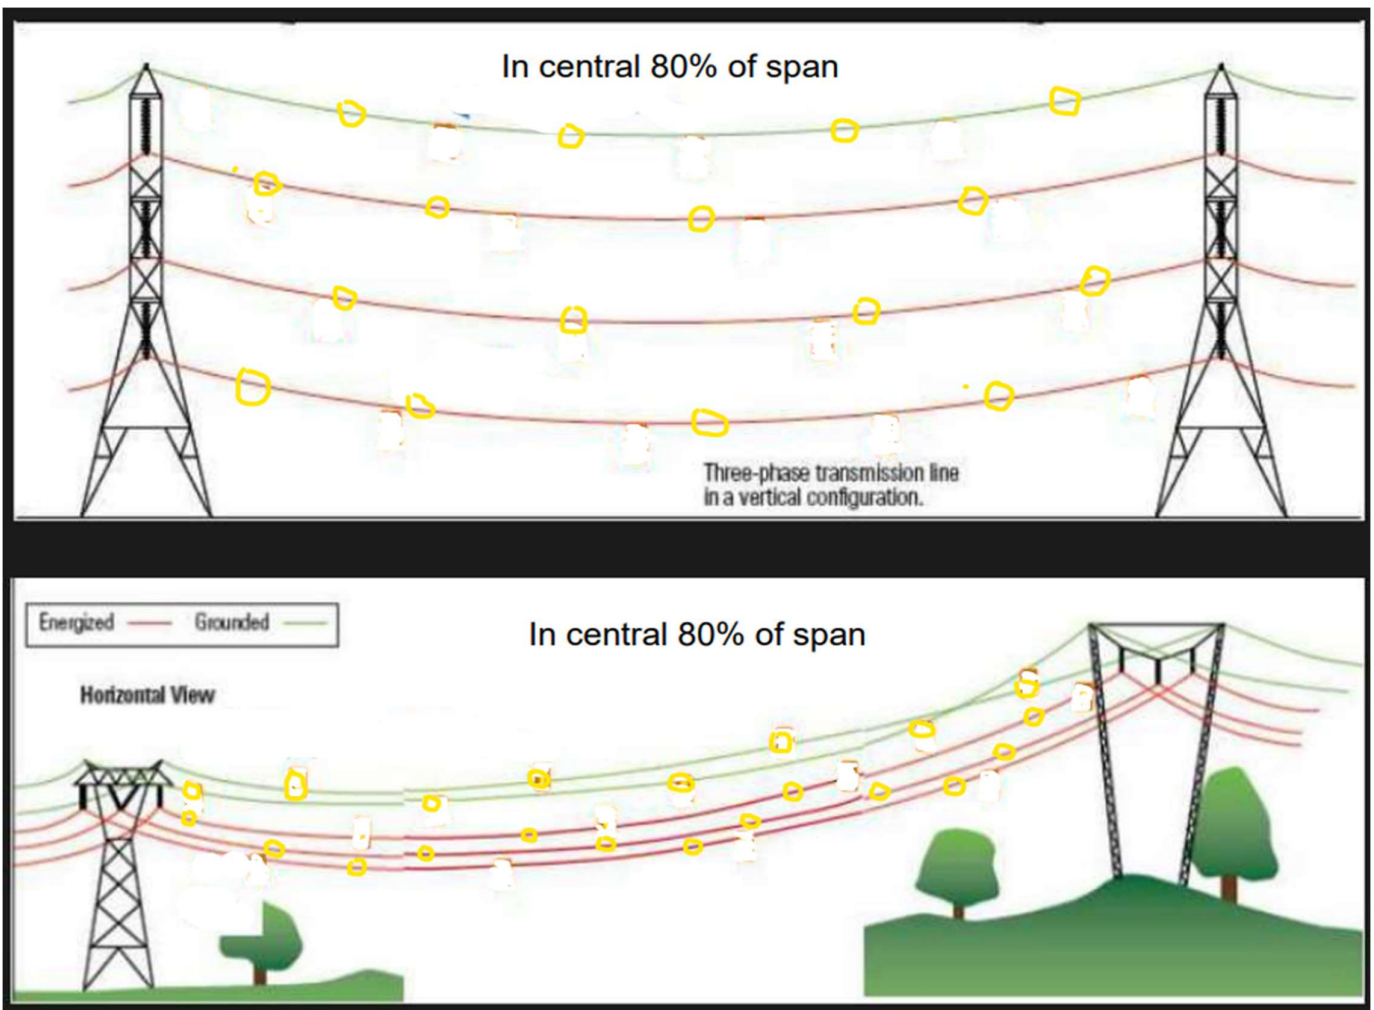

METHOD OF INSTALLATION OF BIRD FLIGHT DIVERTER (BFD) HAVING TWO OR MORE BUNDLE CONDUCTOR IN EACH PHASE

METHOD OF INSTALLATION OF BIRD FLIGHT DIVERTER (BFD) HAVING SINGLE CONDUCTOR IN EACH PHASE

BFD DRAWING FOR TENDOR PURPOSE & INDICATIVE ONLY